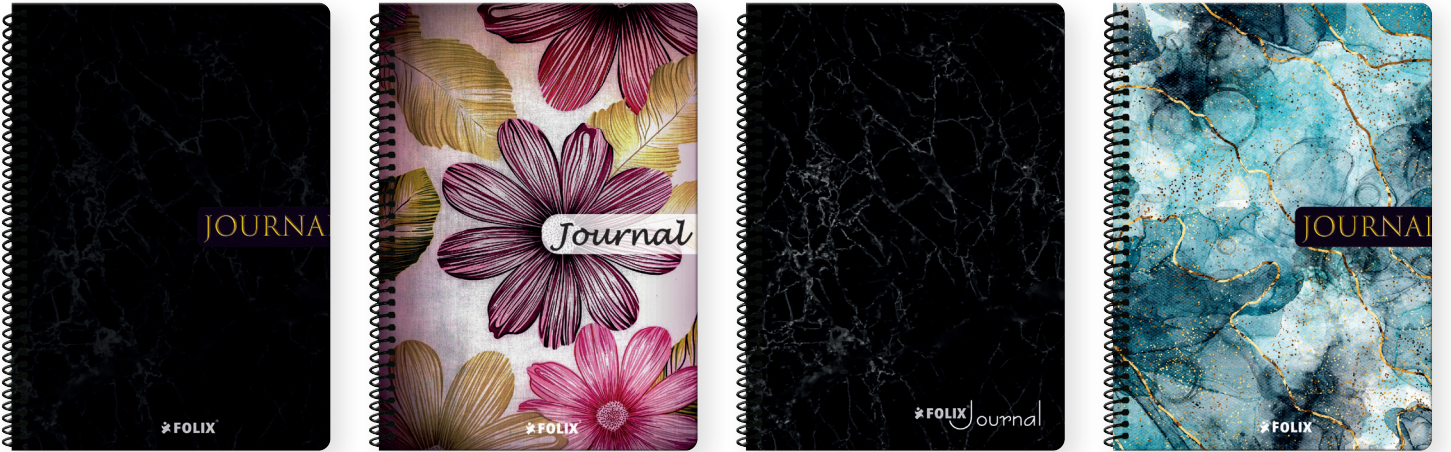

Journal

70 gr. Kağıda Ofset Baskılı, Perforajlı, PP Kapak, Helezon Spiralli Cilt

12,5x16 cm